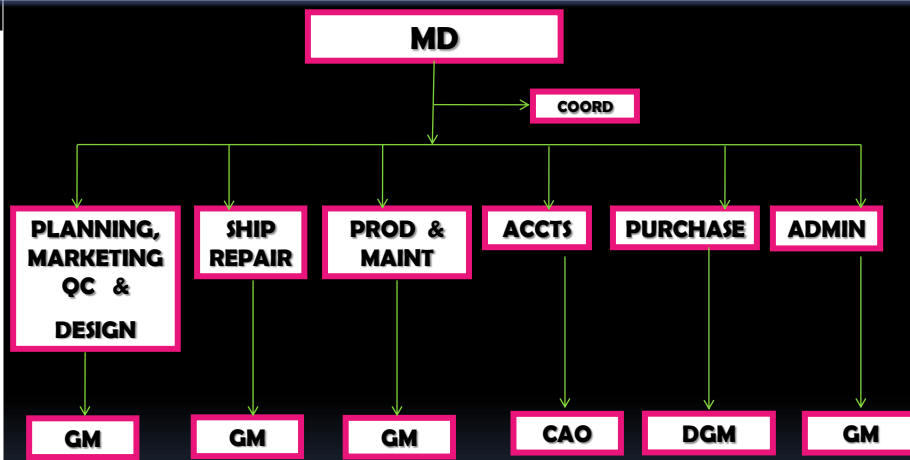

# CDDL PRESENT ORGANOGRAM

Total ~ 500  
Officerr : 100; Staff:100; Workers : 300